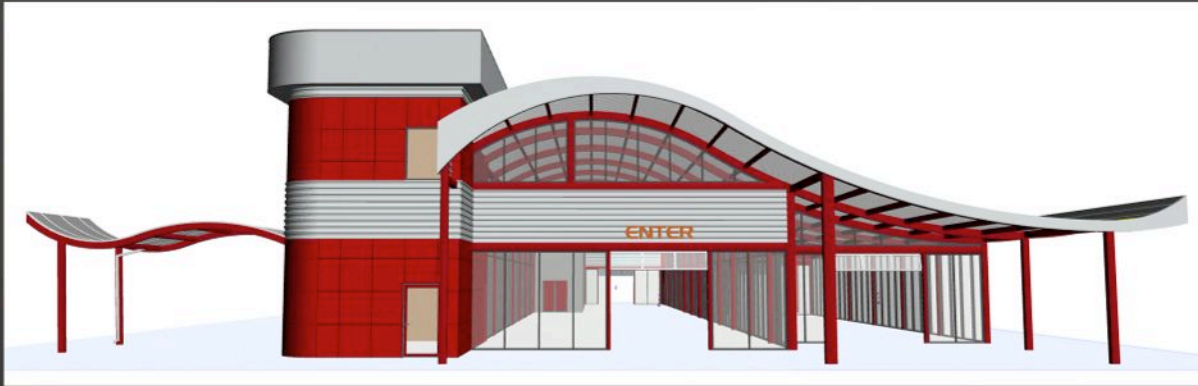

axiom wave

axi-om (ak' se-em) wa-ve (wav):

Features a unique twist on our traditional offset curve roof design (518e) by featuring a positive / negative curve roof design with one or more tower elements. The Wave features raised sidewall elevations, choice of daylight or metal roof systems, distinctive axiom trim systems, decorative column covers and unique ACM cladding systems. The Wave is available with a single tunnel design or attached detail / polish areas as well.