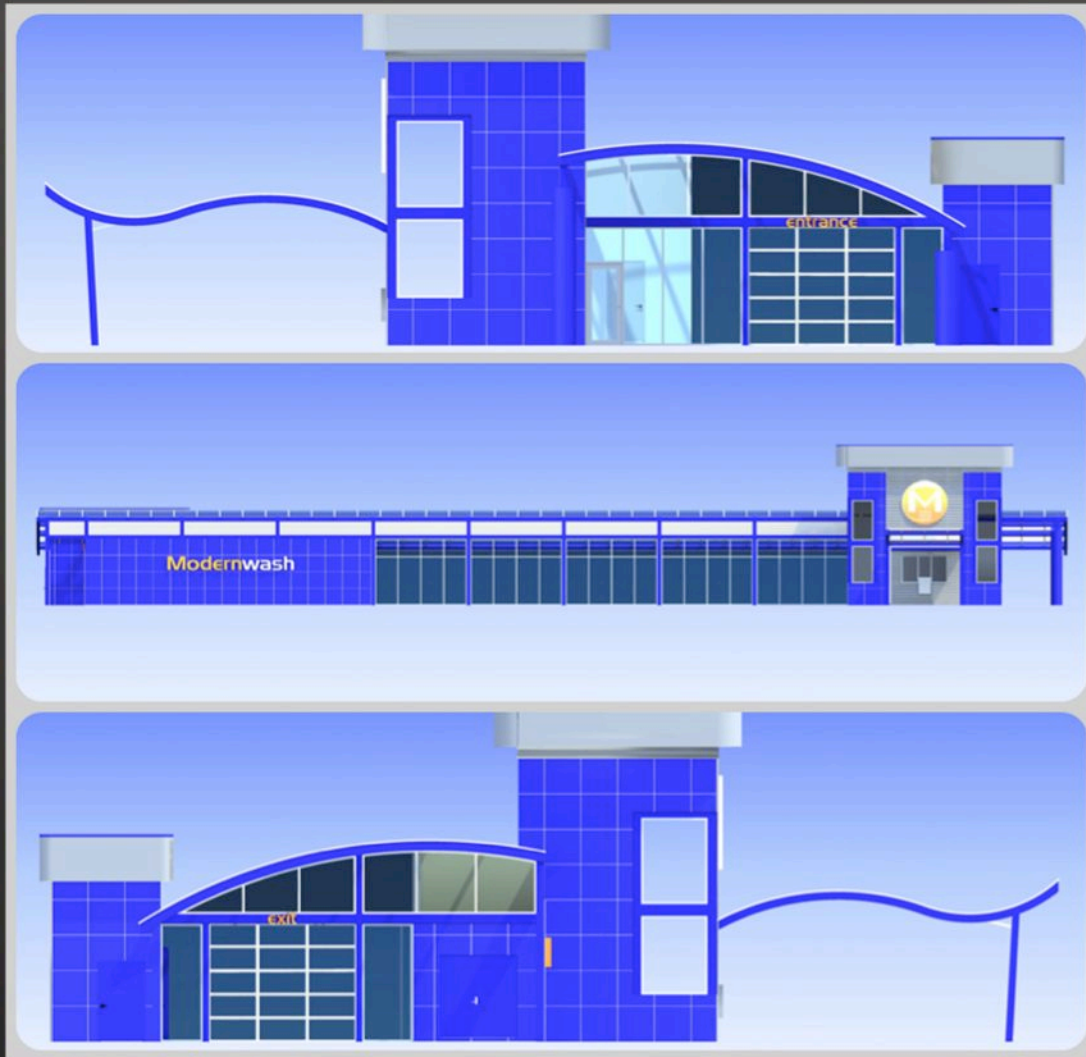

# axiom prime

## axi-om (ak' se-em) pri-me (pr i-me):

Features our popular offset curve roof design (518e) or an equal curve (501e) design with one or more tower elements, raised sidewall elevations, choice of daylight or metal roof systems, distinctive axiom trim systems, decorative column covers and unique ACM cladding systems.